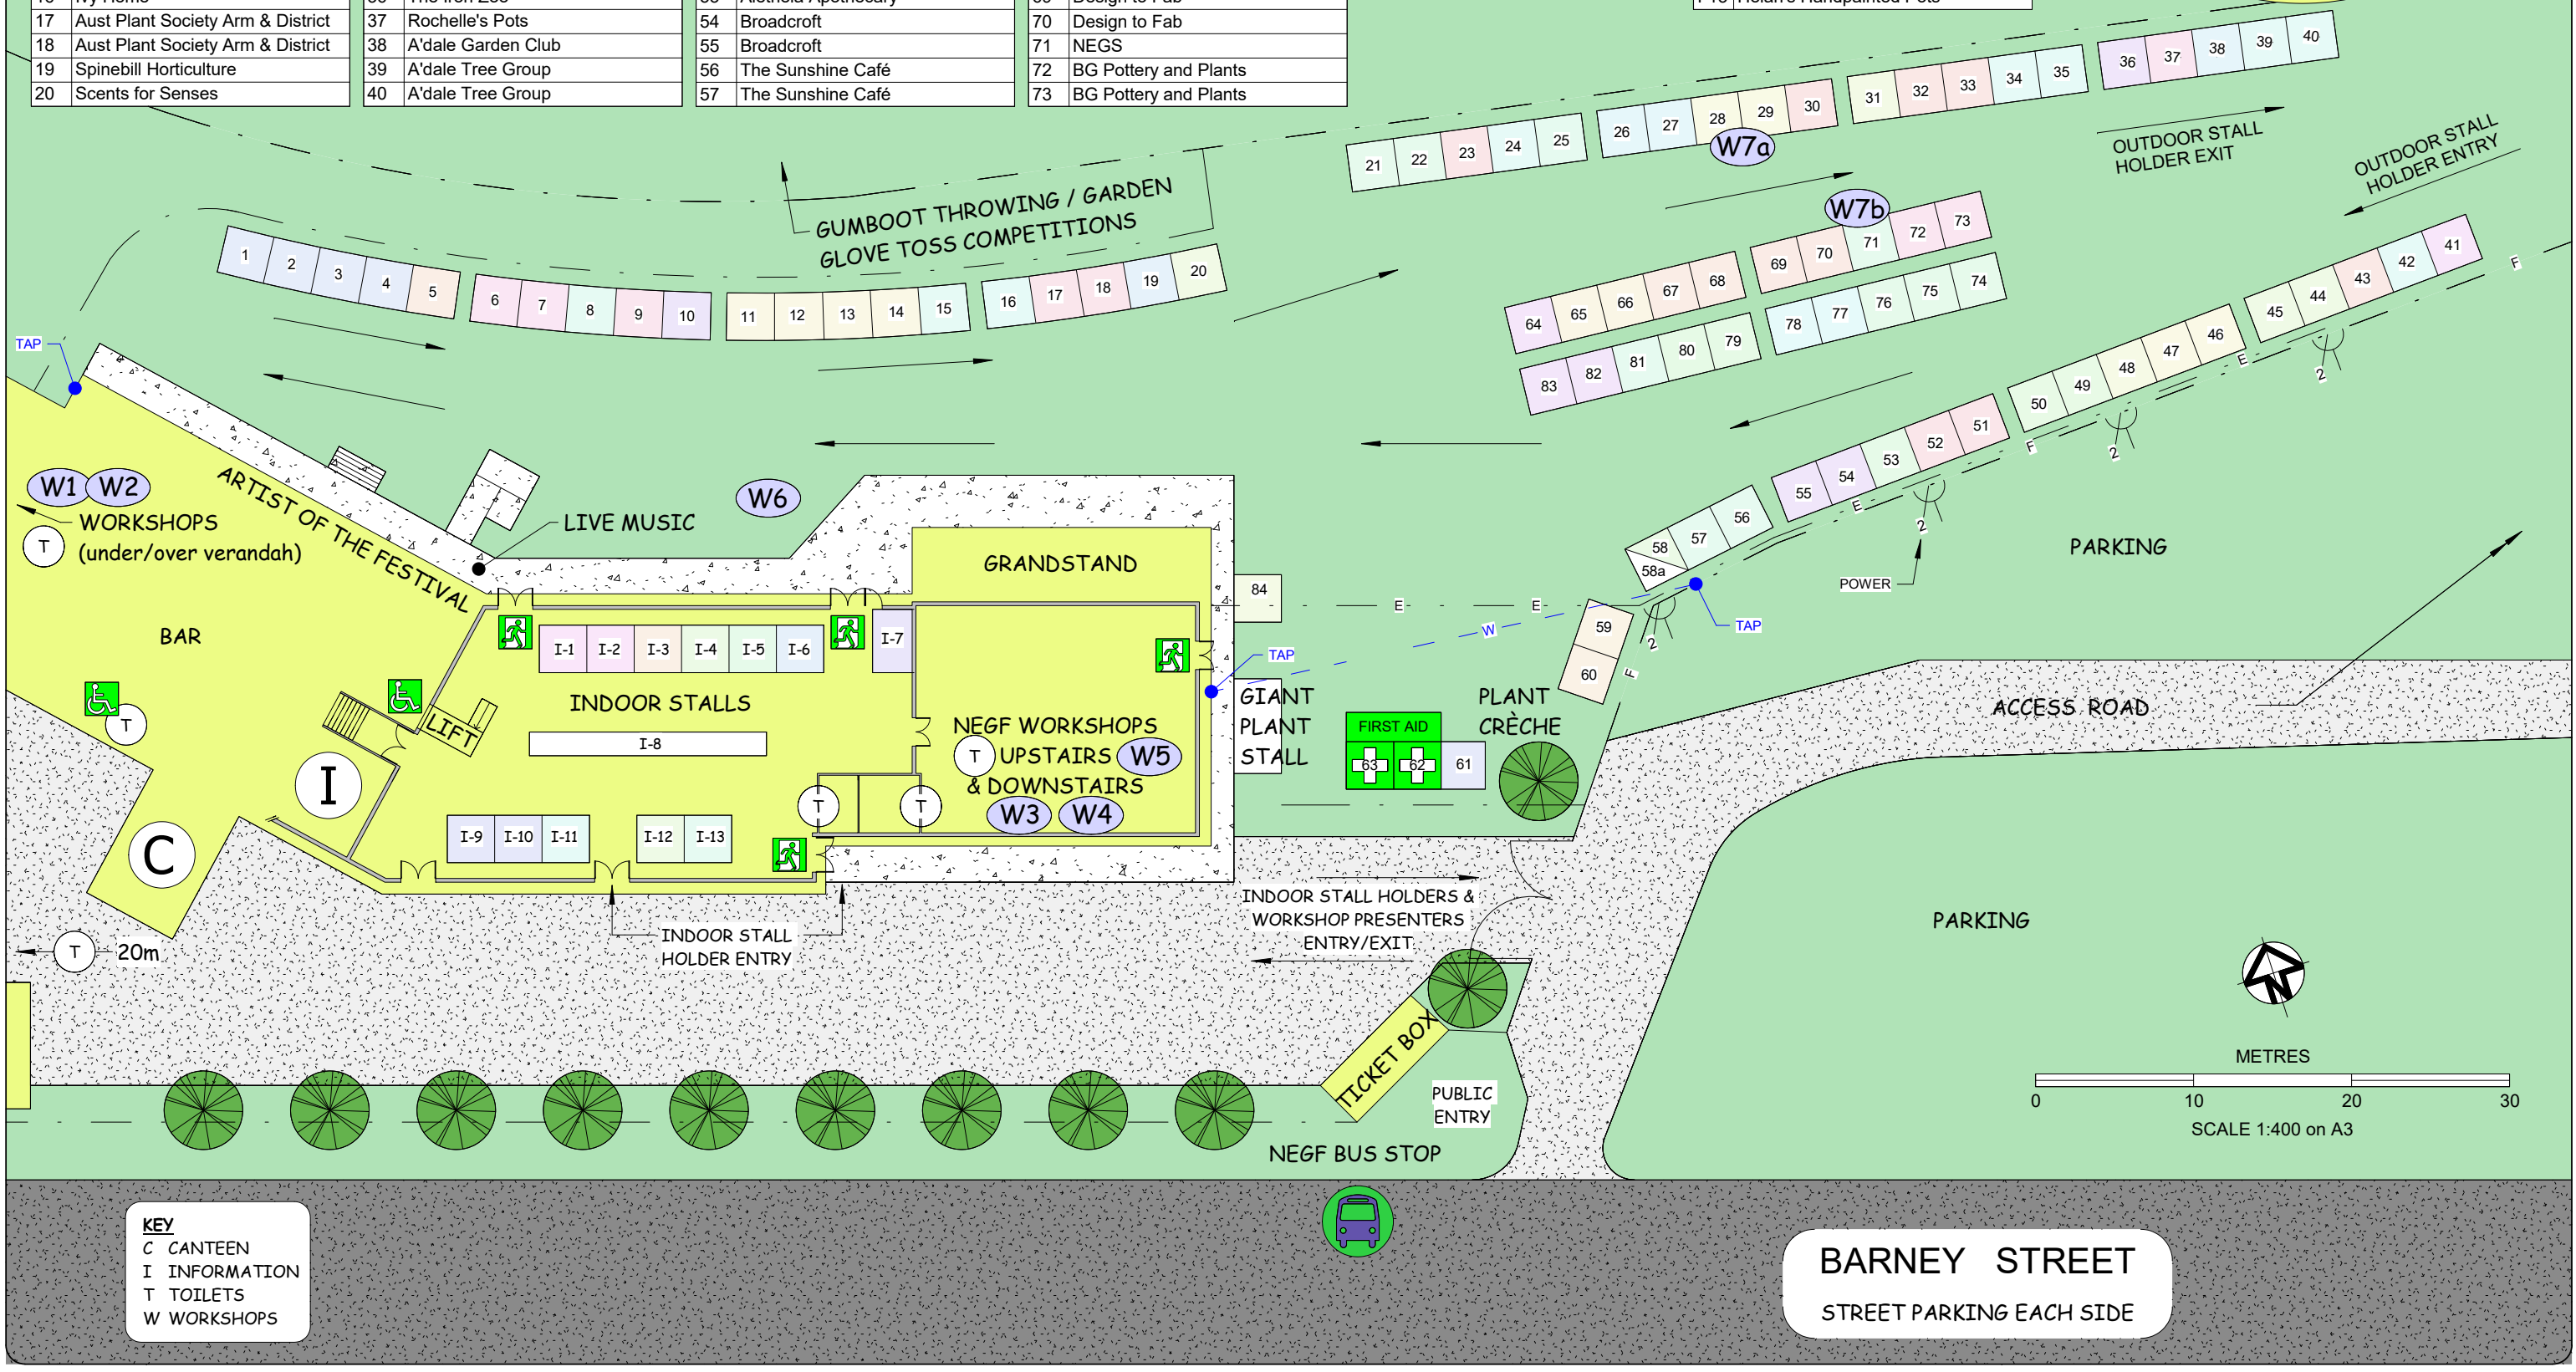

# ARMIDALE RACECOURSE

1	Aqualess
2	Aqualess
3	Aqualess
4	Aqualess
5	Credens Hall Home Apothecary
6	Beaton Boys (A'dale Refinishers)
7	Beaton Boys (A'dale Refinishers)
8	The Coffee Cup Refill
9	Kyarnee Pastoral Co
10	D'Lish on Wheels
11	Beautiful Abundance
12	Beautiful Abundance
13	Beautiful Abundance
14	Beautiful Abundance
15	Wholesome Permaculture
16	Ivy Home
17	Aust Plant Society Arm & District
18	Aust Plant Society Arm & District
19	Spinebill Horticulture
20	Scents for Senses

21	Woodside Plants
22	Woodside Plants
23	Soilife
24	JJ's Flowers
25	Floatin Around
26	Womblecroft
27	Womblecroft
28	A'dale Mower & Chainsaw Centre
29	A'dale Mower & Chainsaw Centre
30	Mantis Trees
31	OMG Plants!
32	TNN Australia
33	TNN Australia
34	Miss Tree
35	Miss Tree
36	The Iron Zoo
37	Rochelle's Pots
38	A'dale Garden Club
39	A'dale Tree Group
40	A'dale Tree Group

41	UNE Discovery
42	NCW Beadle Herbarium
43	Rocky Point
44	Ivan Thomas Bird Houses
45	Ivan Thomas Bird Houses
46	Harmony on Wheels
47	Harmony on Wheels
48	Rosemerin Florist
49	Cedar Nursery & Design
50	Cedar Nursery & Design
51	Cutabove Tools
52	Cutabove Tools
53	Aletheia Apothecary
54	Broadcroft
55	Broadcroft
56	The Sunshine Café
57	The Sunshine Café

**KEY**  
 C CANTEN  
 I INFORMATION  
 T TOILETS  
 W WORKSHOPS

**BARNEY STREET**  
 STREET PARKING EACH SIDE